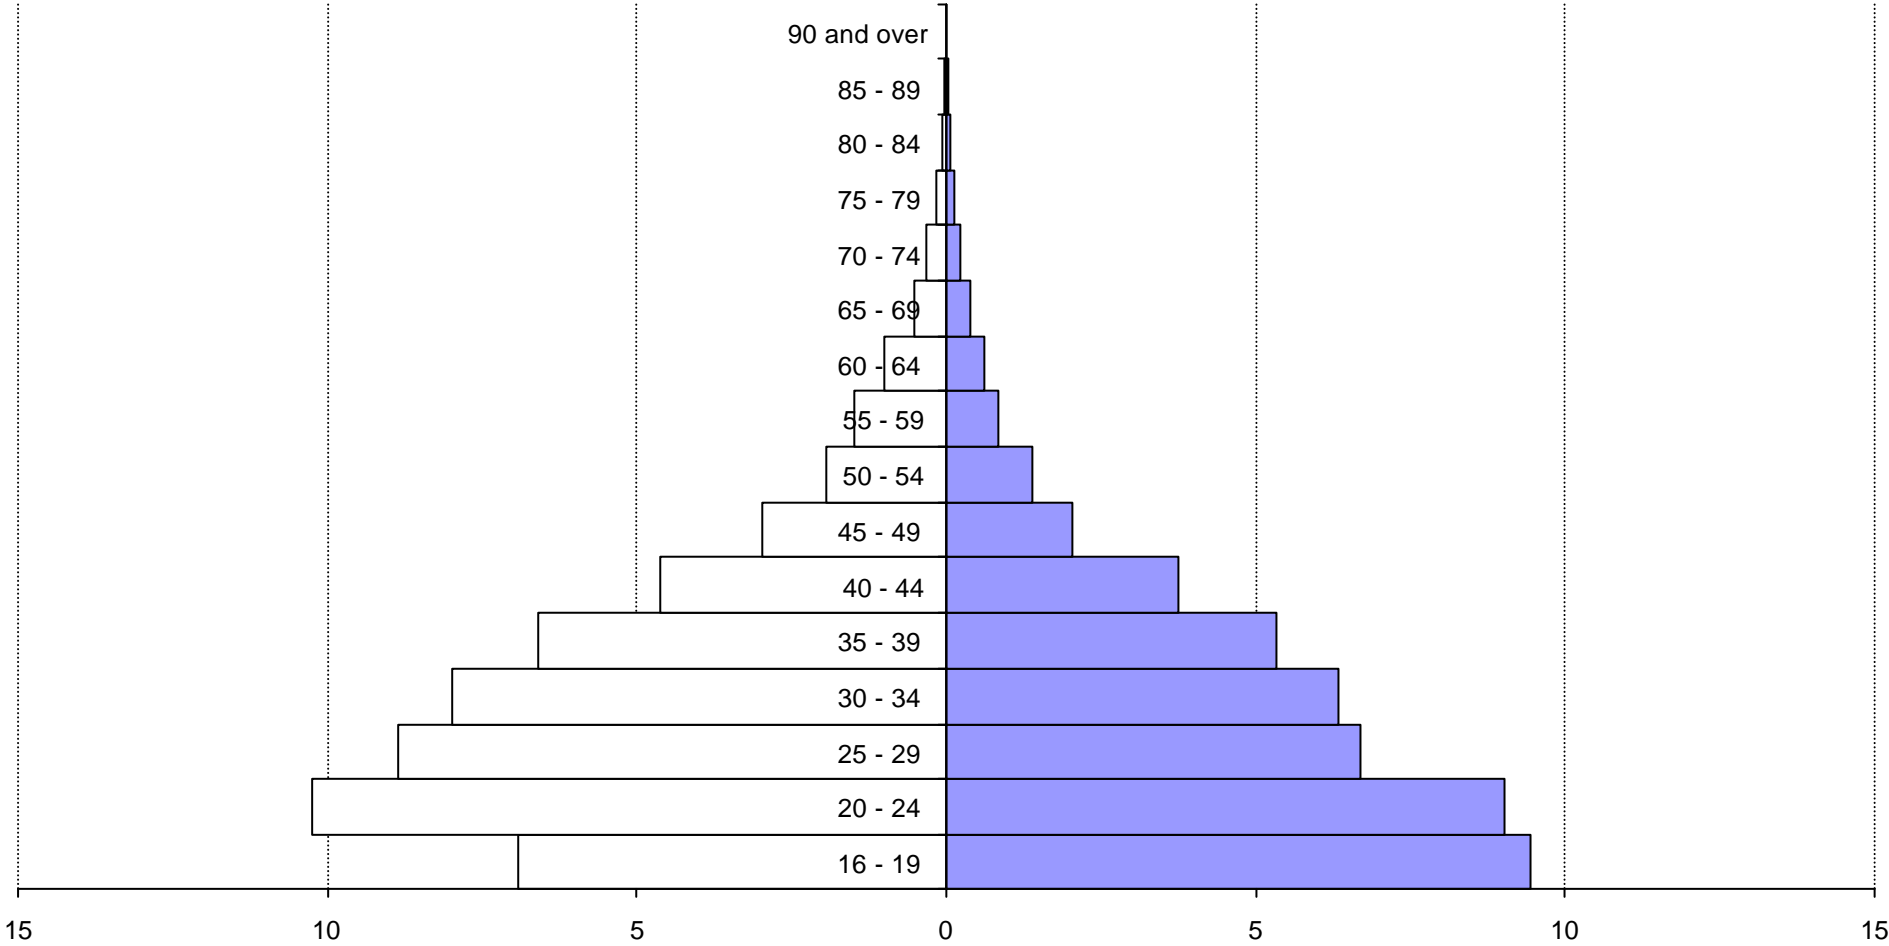

### Age and Sex Pyramid of Adult Homeless Population

Source Data: HL1 Dataset  
 1 October 2002 to 30 September 2003

Percentage

Male Female