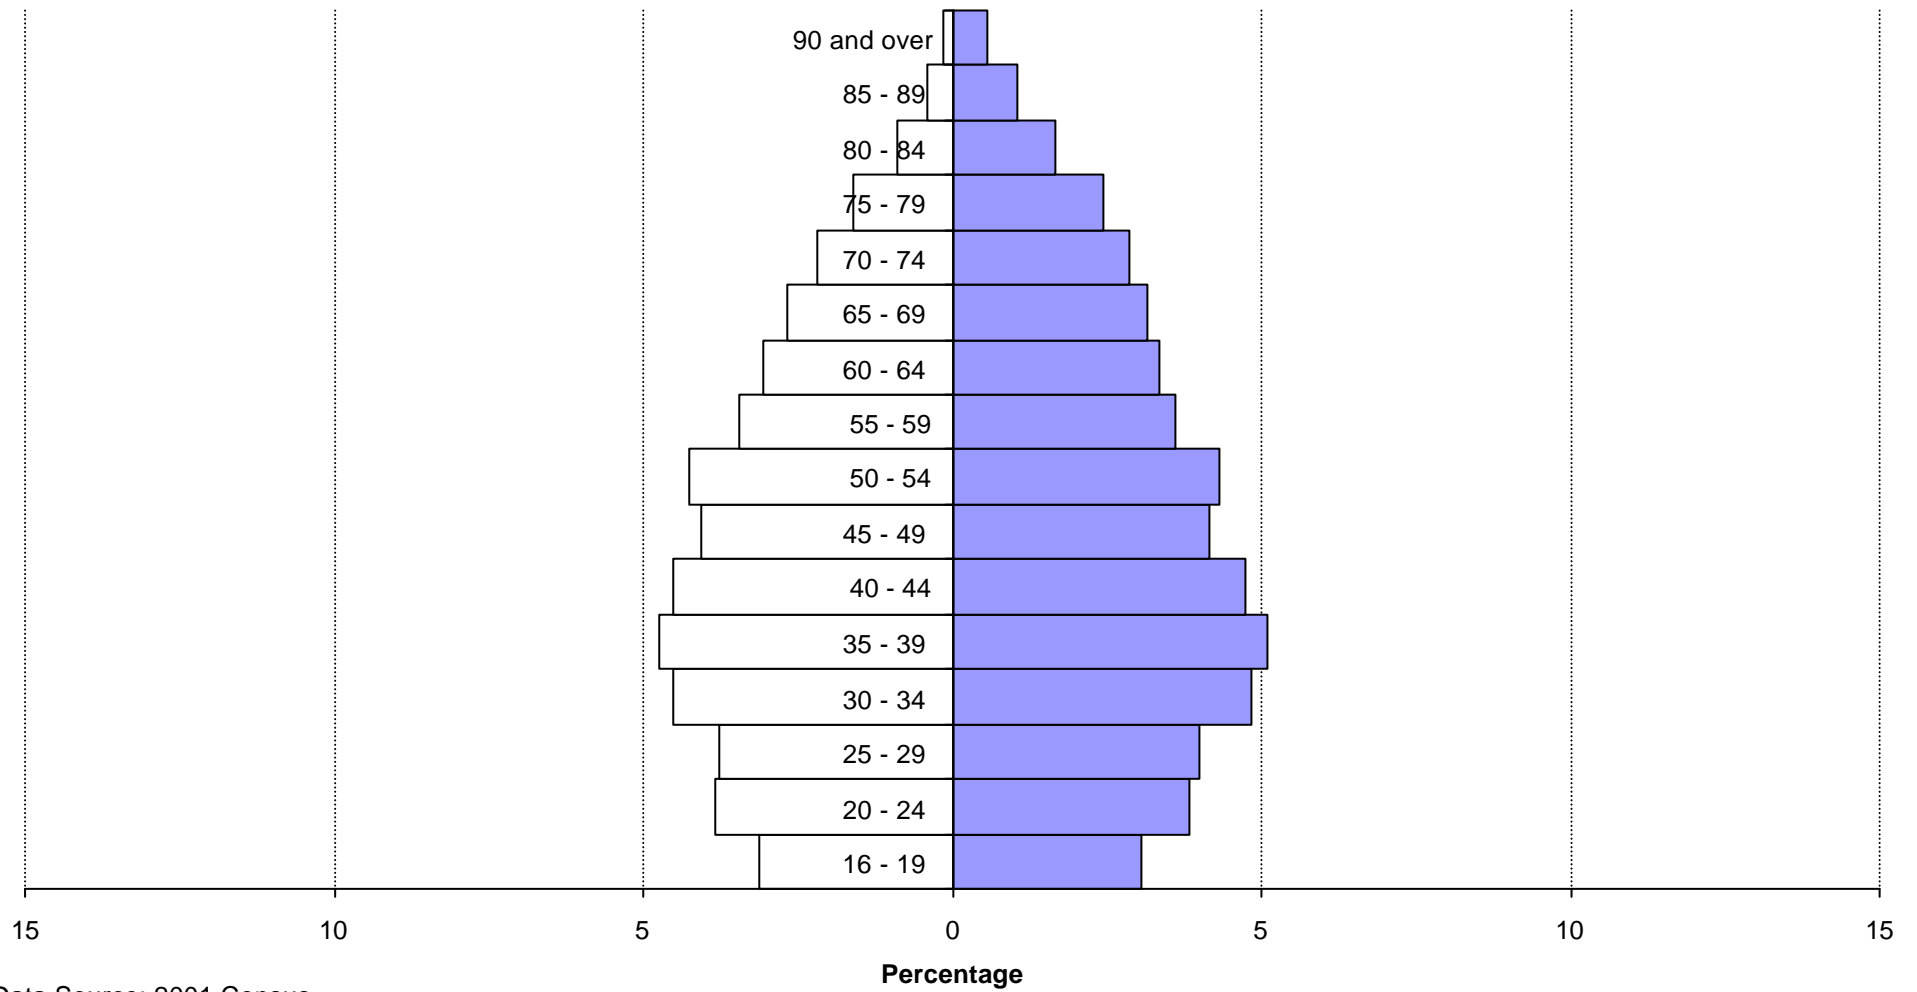

### Age and Sex Pyramid of Scottish Adult Population

Data Source: 2001 Census

□ Males ■ Female